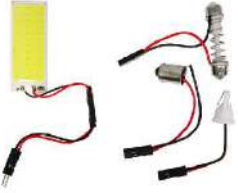

FOCO INTERIOR COB 38 CHIP LED BLANCO

050-2008-03 PZA