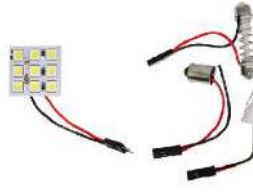

FOCO INTERIOR CUADRADO 9 LED BLANCO

050-2009-02 PZA